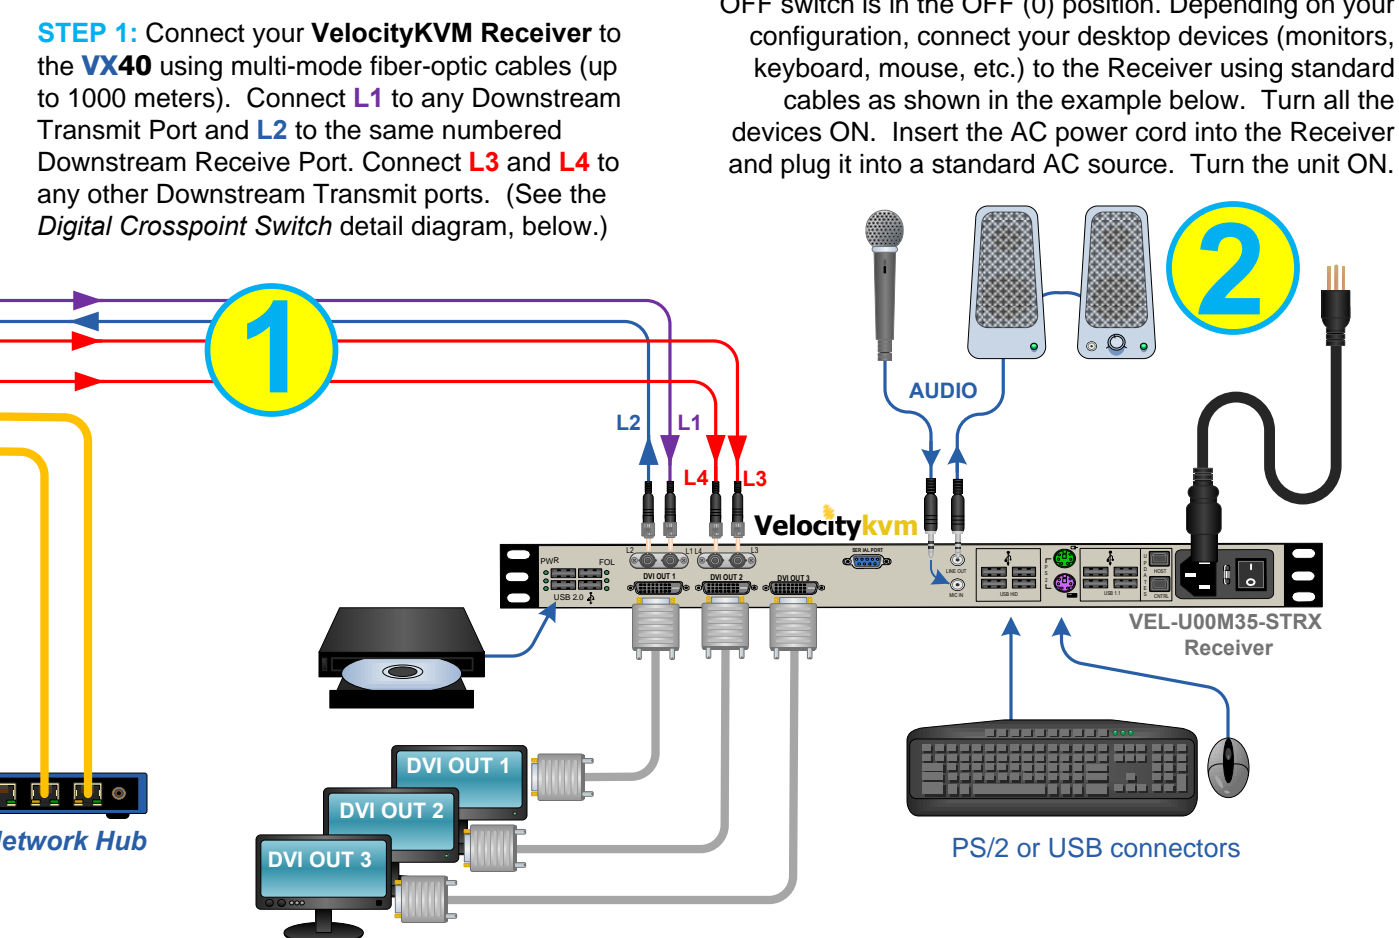

QUICK-START GUIDE

As used with Thinklogical's™ Velocitykvm-35 and the Velocitykvm-34 Video Extension Systems

router VX40 KVM Matrix Switch

Powered by
MRTS Technology

DVI 3 Display/KVM Source

DVI 4 Display/KVM Source

DVI 3 Display/KVM Destinations

DVI 4 Display/KVM Destinations

Digital Crosspoint Switch