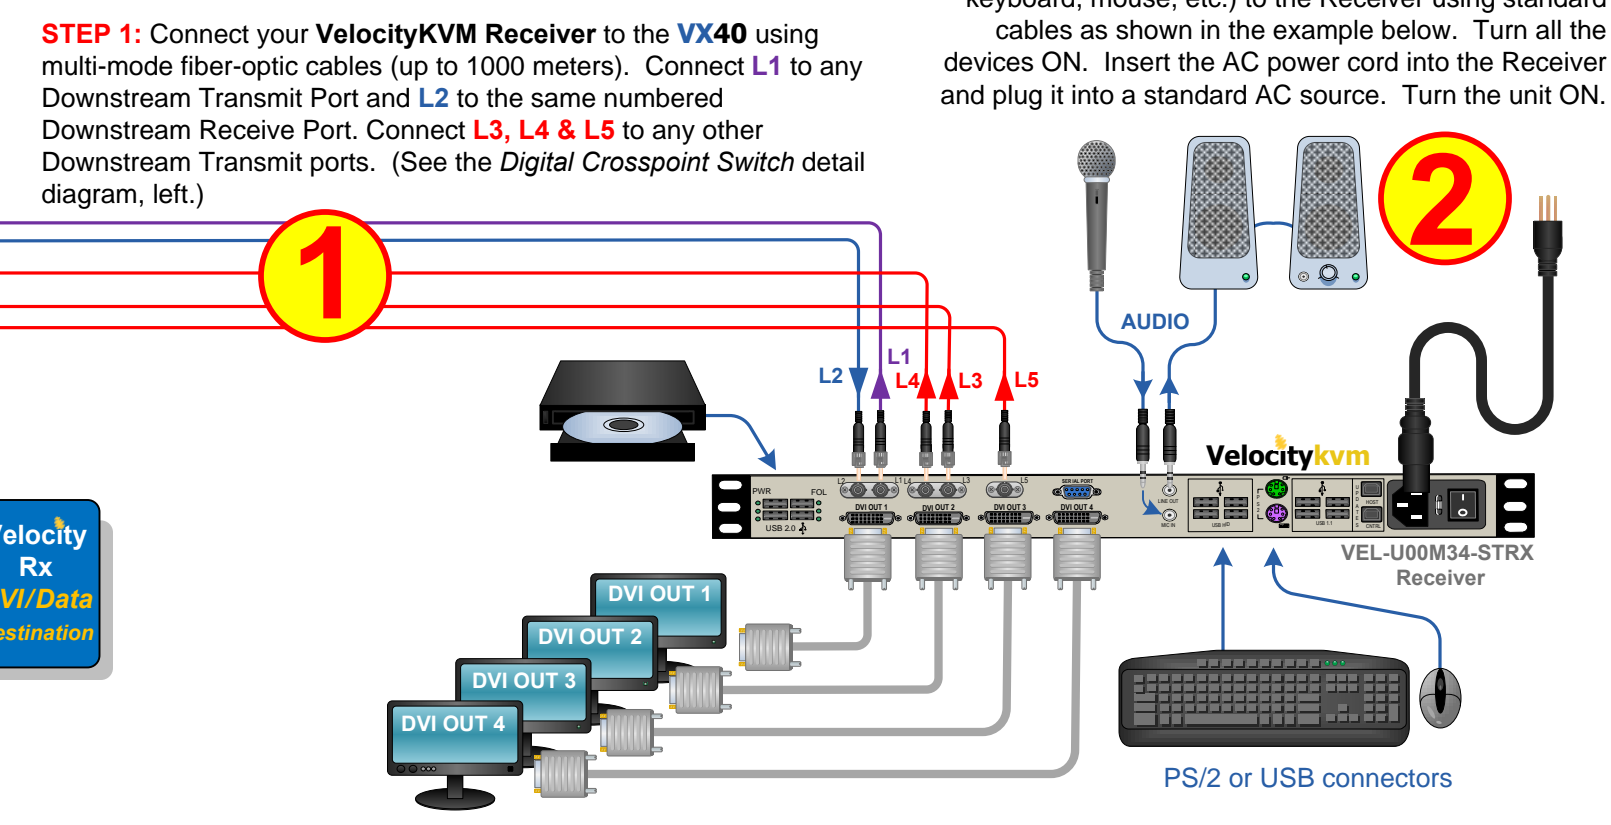

QUICK-START GUIDE

As used with Thinklogical's™ Velocitykvm-35 and the Velocitykvm-34 Video Extension Systems

router VX40 KVM Matrix Switch

Powered by
MRTS Technology

DVI 3 Display/KVM Source

DVI 4 Display/KVM Source

DVI 3 Display/KVM Destinations

DVI 4 Display/KVM Destinations

Digital Crosspoint Switch