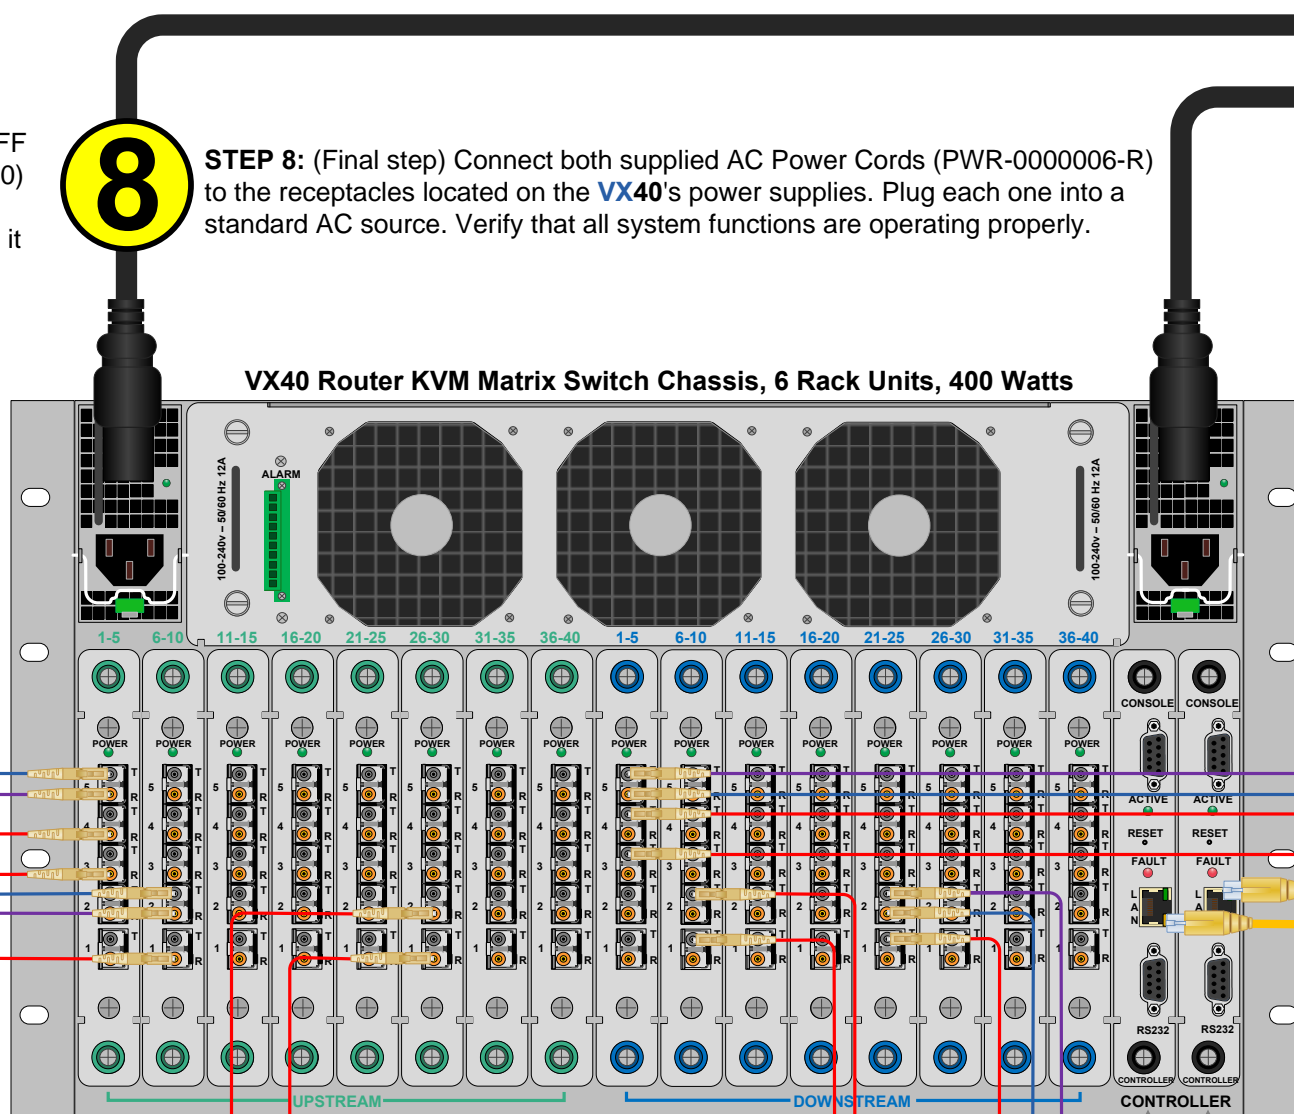

QUICK-START GUIDE

As used with Thinklogical's™ Velocitykvm-35 and the Velocitykvm-34 Video Extension Systems

router VX40 KVM Matrix Switch

Powered by
MRTS Technology

DVI 3 Display/KVM Source

DVI 4 Display/KVM Source

DVI 3 Display/KVM Destinations

DVI 4 Display/KVM Destinations

Digital Crosspoint Switch