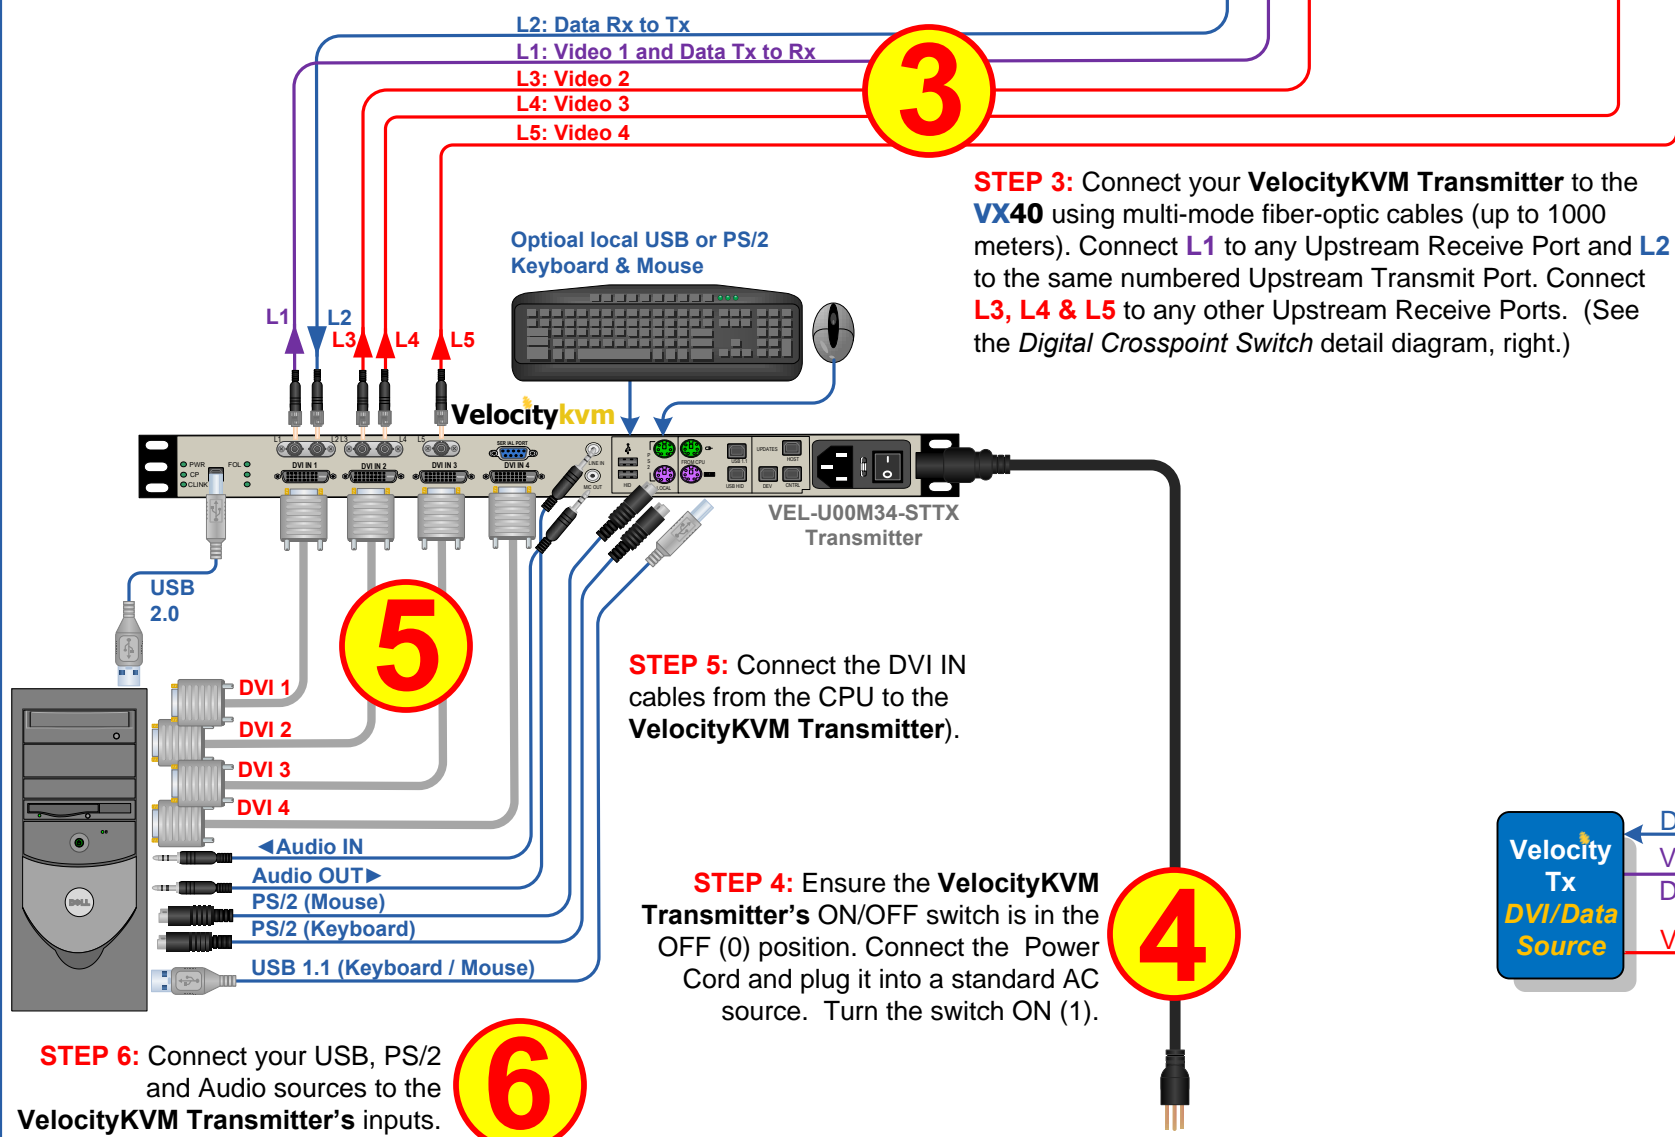

QUICK-START GUIDE

As used with Thinklogical's™ Velocitykvm-35 and the Velocitykvm-34 Video Extension Systems

router VX40 KVM Matrix Switch

Powered by
MRTS Technology

DVI 3 Display/KVM Source

DVI 4 Display/KVM Source

DVI 3 Display/KVM Destinations

DVI 4 Display/KVM Destinations

Digital Crosspoint Switch