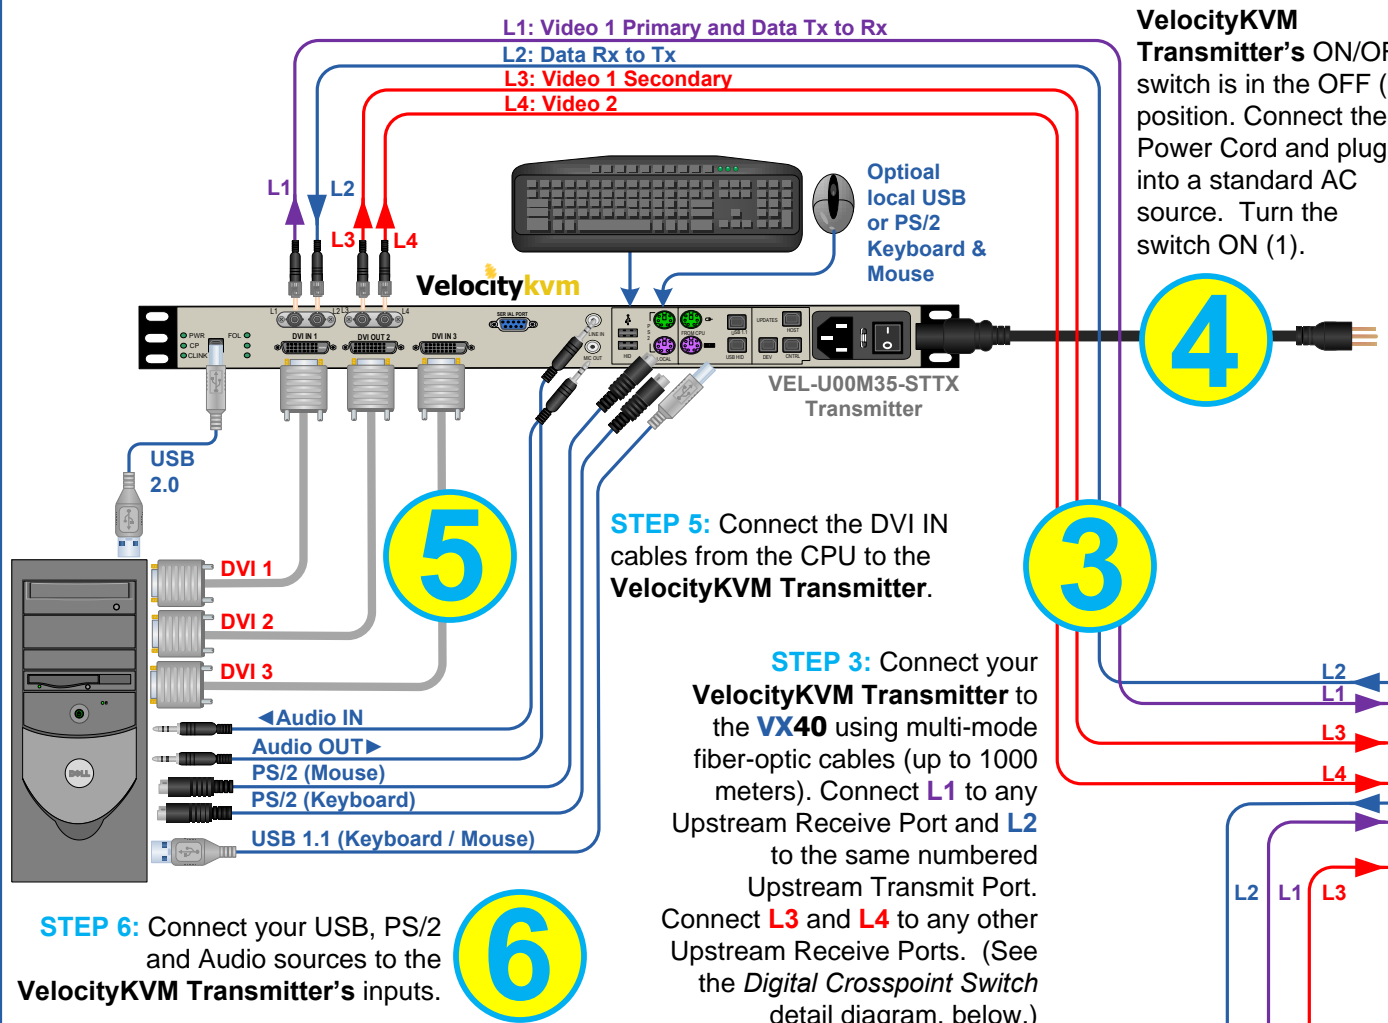

QUICK-START GUIDE

As used with Thinklogical's™ Velocitykvm-35 and the Velocitykvm-34 Video Extension Systems

router VX40 KVM Matrix Switch

Powered by
MRTS Technology

DVI 3 Display/KVM Source

DVI 4 Display/KVM Source

DVI 3 Display/KVM Destinations

DVI 4 Display/KVM Destinations

Digital Crosspoint Switch