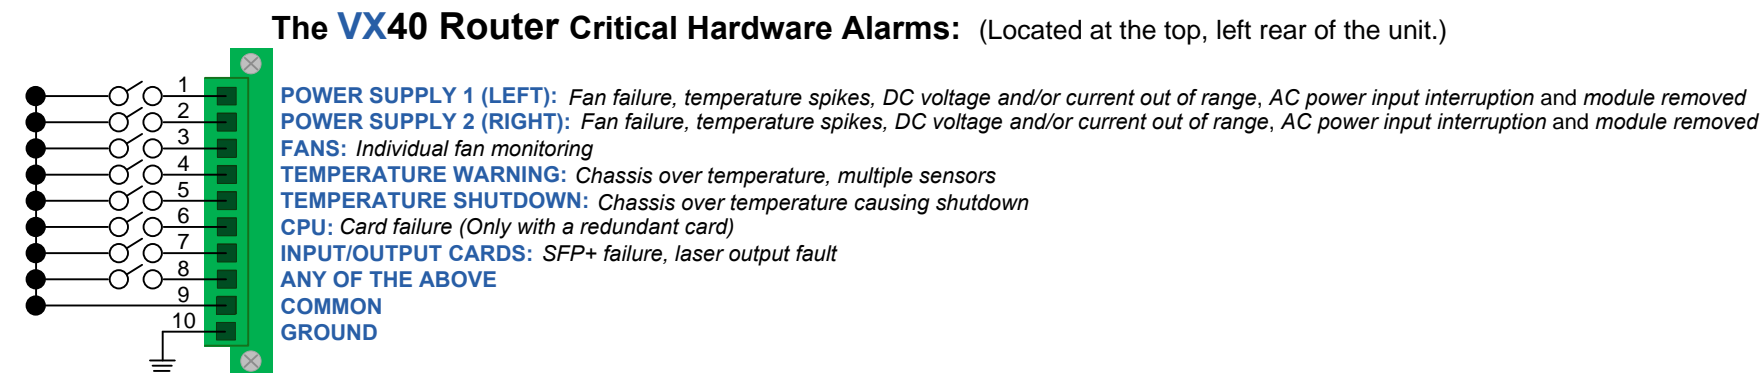

QUICK-START GUIDE

As used with Thinklogical's™ Velocitykvm-35 and the Velocitykvm-34 Video Extension Systems

router VX40 KVM Matrix Switch

Powered by
MRTS Technology

DVI 3 Display/KVM Source

DVI 4 Display/KVM Source